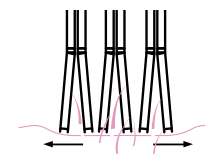

V-Capture Technology