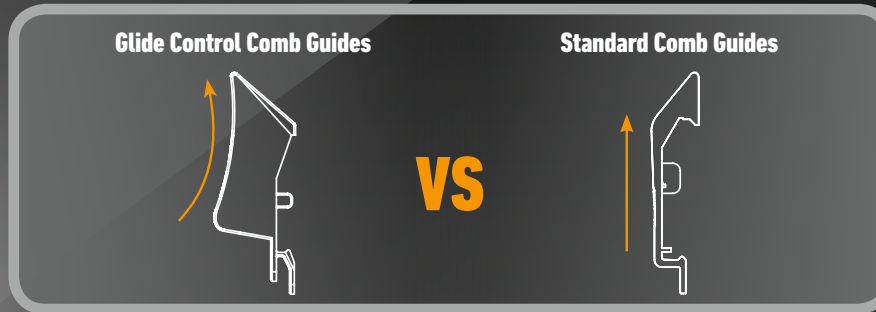

vsformen.com.au

5YEARWARRANTY*

FOR MEN

X6PRO

NEXT LEVEL PERFORMANCE

HEAD

INNOVATIVE COMB GUIDE TECHNOLOGY FOR ADVANCED ADAPTIVE CUTTING

8X COMB GUIDES FROM GRADES #0 - 6 (0.8MM TO 19MM)

INNOVATIVE GLIDE CONTROL COMB GUIDES CONFORM DIRECTLY TO HEAD SHAPE

PATENT PENDING CURVED DESIGN, OPTIMIZED FOR EASIER & MORE EFFICIENT SELF-HAIR CLIPPING

CUT & SHAPE WITH UNMATCHED CONFIDENCE

VSM1100A
APN: 933-8841-008-666
Pack Size: 4

INNOVATIVE COMB GUIDE TECHNOLOGY

New Glide Control comb guides conform better to the shape of the head than standard comb guides. 8x comb guides from grades #0 - 6 (0.8mm to 19mm) with patent pending curved design are optimized for easier & more efficient self-hair clipping.