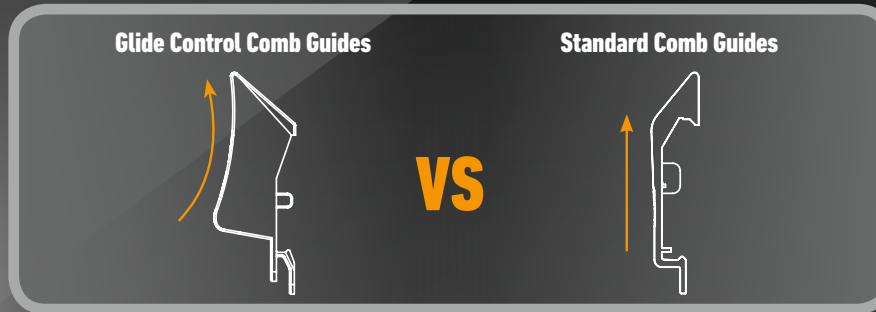

8X COMB GUIDES FROM GRADES #0 - 6 (0.8MM TO 19MM)

INNOVATIVE GLIDE CONTROL COMB GUIDES CONFORM DIRECTLY TO HEAD SHAPE

PATENT PENDING CURVED DESIGN, OPTIMIZED FOR EASIER & MORE EFFICIENT SELF-HAIR CLIPPING

CUT & SHAPE WITH UNMATCHED CONFIDENCE

VSM1100A
APN: 933-8841-008-666
Pack Size: 4
RRP: \$99.95

INNOVATIVE COMB GUIDE TECHNOLOGY

New Glide Control comb guides conform better to the shape of the head than standard comb guides. 8x comb guides from grades #0 - 6 (0.8mm to 19mm) with patent pending curved design are optimized for easier & more efficient self-hair clipping.