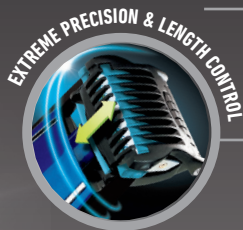

FOR MEN

SUPER BEARDXTP

PRECISION BEARD & STUBBLE TRIMMER

FACE

XTP TECHNOLOGY
EXTRA-POWER CHARGING SYSTEM
FOR ULTIMATE POWER, PRECISION
& PERFORMANCE.

VSM7876A
APN: 933-8841-010-003
Pack Size: 4

POWER

DC DIRECT DRIVE MOTOR
High performance motor delivers 50% more power^.

CORD/CORDLESS USE

80mins cordless use from a 90min charge. Or connect to mains power for corded operation.

PRECISION

TRIMMING LIKE A PRO

2x comb guides with 48 precision trimming lengths for crafting all types of beard & stubble.

MOTORISED LENGTH CONTROL

0.4mm to 10mm trimming settings with ultra-precise 0.2mm motorised adjustments for extreme precision & length control at the touch of a button.

SMART STYLING

Smart memory function automatically stores & returns to the last selected setting for consistent trimming.

PERFORMANCE

PRECISION W-TECH BLADES

High performance, high strength steel blades cut 25% faster*. Specially designed with an innovative W-shaped moving blade for precision results.

CONTOURING FLEX HEAD

Ultra-flexing contouring head minimises pressure, for less irritation while perfectly adjusting to the curves & contours of your face.