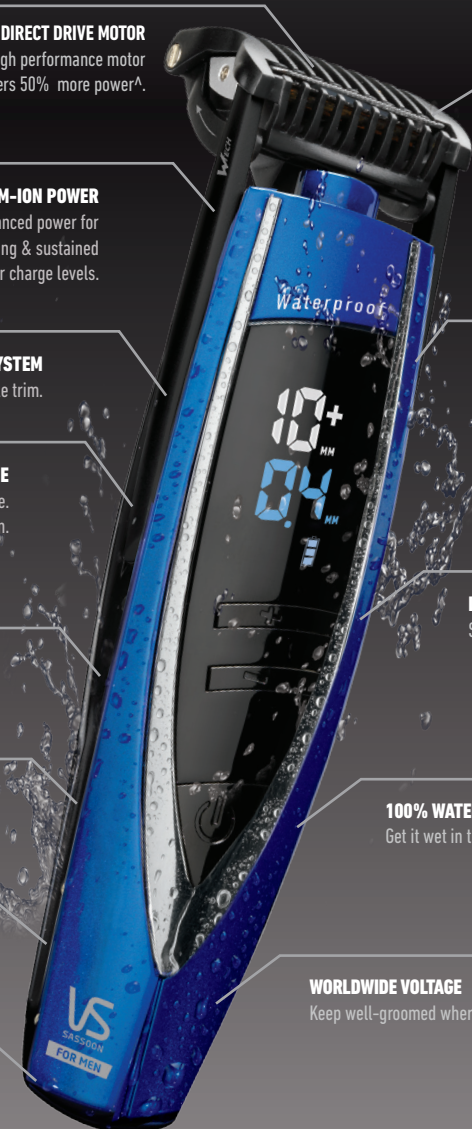

MOTORISED LENGTH CONTROL

0.4mm to 10mm trimming settings with ultra-precise 0.2mm motorised adjustments for extreme precision & length control at the touch of a button.

SMART STYLING

Smart memory function automatically stores & returns to the last selected setting for consistent trimming.

LED DISPLAY

Shows trimming length setting & battery charge indicator.

100% WATERPROOF

Get it wet in the shower or simply use dry. Your call.

WORLDWIDE VOLTAGE

Keep well-groomed wherever you go.

vsformen.com.au