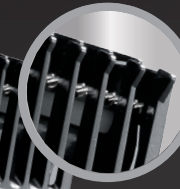

VS
SASSOON

FOR MEN

X3PRO

NEXT LEVEL PRECISION

FACE

PRECISION W-TECH BLADES

High performance, high strength steel blades cut 25% faster.* Specially designed with an innovative W-shaped moving blade for precision results.

SMART COMB GUIDE

Lifts & guides facial hair to the level of the blades for ultimate length consistency. Easily trims your beard & stubble in one quick pass, while being gentle on the skin. Comb guide is removable so you can use the blade close to the skin for edging & the finishes touches.

TRIMMING UP TO 15MM LENGTH

1 comb guide with 15 precision trimming settings (1mm to 15mm) for crafting all types of beard & stubble.

FAST ADJUSTMENT

Integrated dial adjusts trimming settings in 1mm steps with easy to read LED display of selected length.